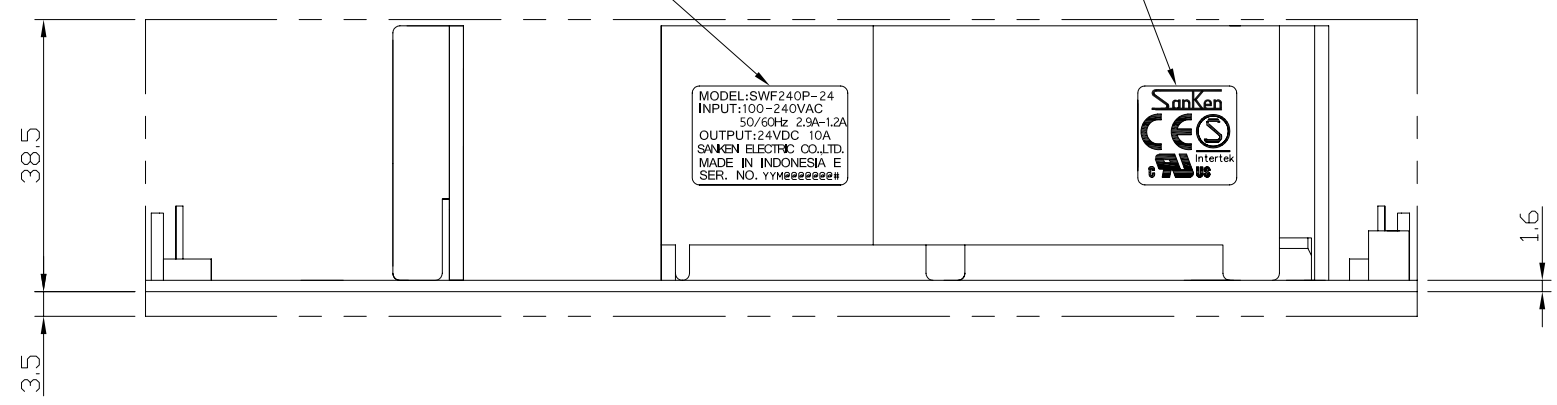

(for example)
Label

Safety Mark Label

指定なき公差は±1.0

A
C
D
E
F